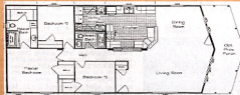

Model 2006
3 bedrooms, 2 baths
1494 square feet
Floor size 56'0" x 26'8"

Better price than you'll
find anywhere else!

Our Experts and craftsmen are here to help you with your new home... from getting the land to completing your home—we can work with you all the way.

Visit Our Website: americaneaglehomes.us

Kit West Home Builders West

"...Quality since 1945"